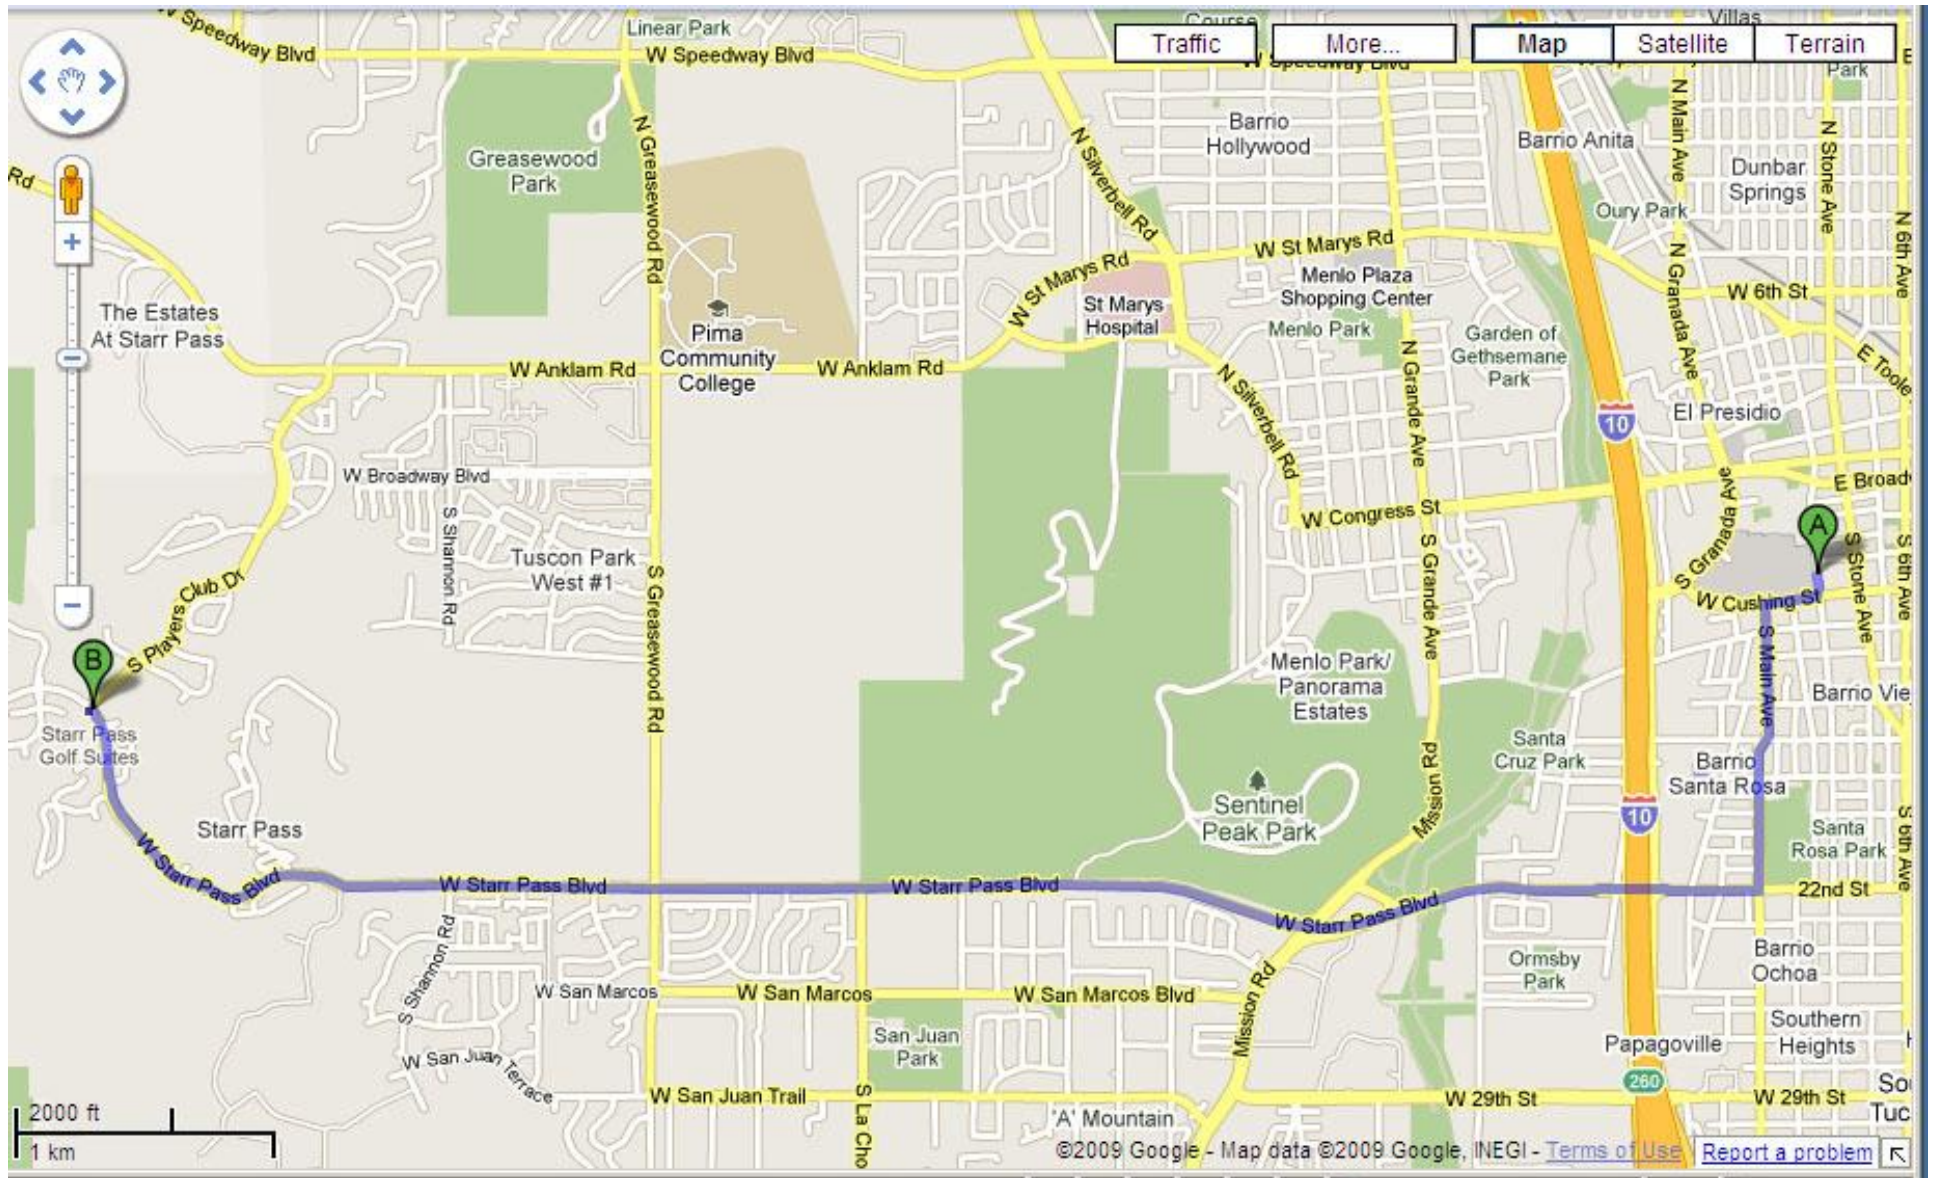

Directions to Starr Pass Golf Suites

- | | |
|--|--|
| 1. Head south on S Church Ave |  125 ft |
| 2. Slight right to stay on S Church Ave |  161 ft |
| 3. Turn right at W Cushing St |  0.1 mi |
| 4. Take the 2nd left onto S Main Ave |  0.3 mi |
| 5. Continue onto S 10th Ave |  0.4 mi |
| 6. Turn right at 22nd St |  0.3 mi |
| 7. Continue onto W Starr Pass Blvd
Destination will be on the left |  4.0 mi |

See the maps below:

22nd Street becomes W. Starr Pass Blvd.

500 ft
200 m

Turn Left off West Starr Pass Blvd into Starr Pass Golf Suites

**Starr Pass
Golf Suites**