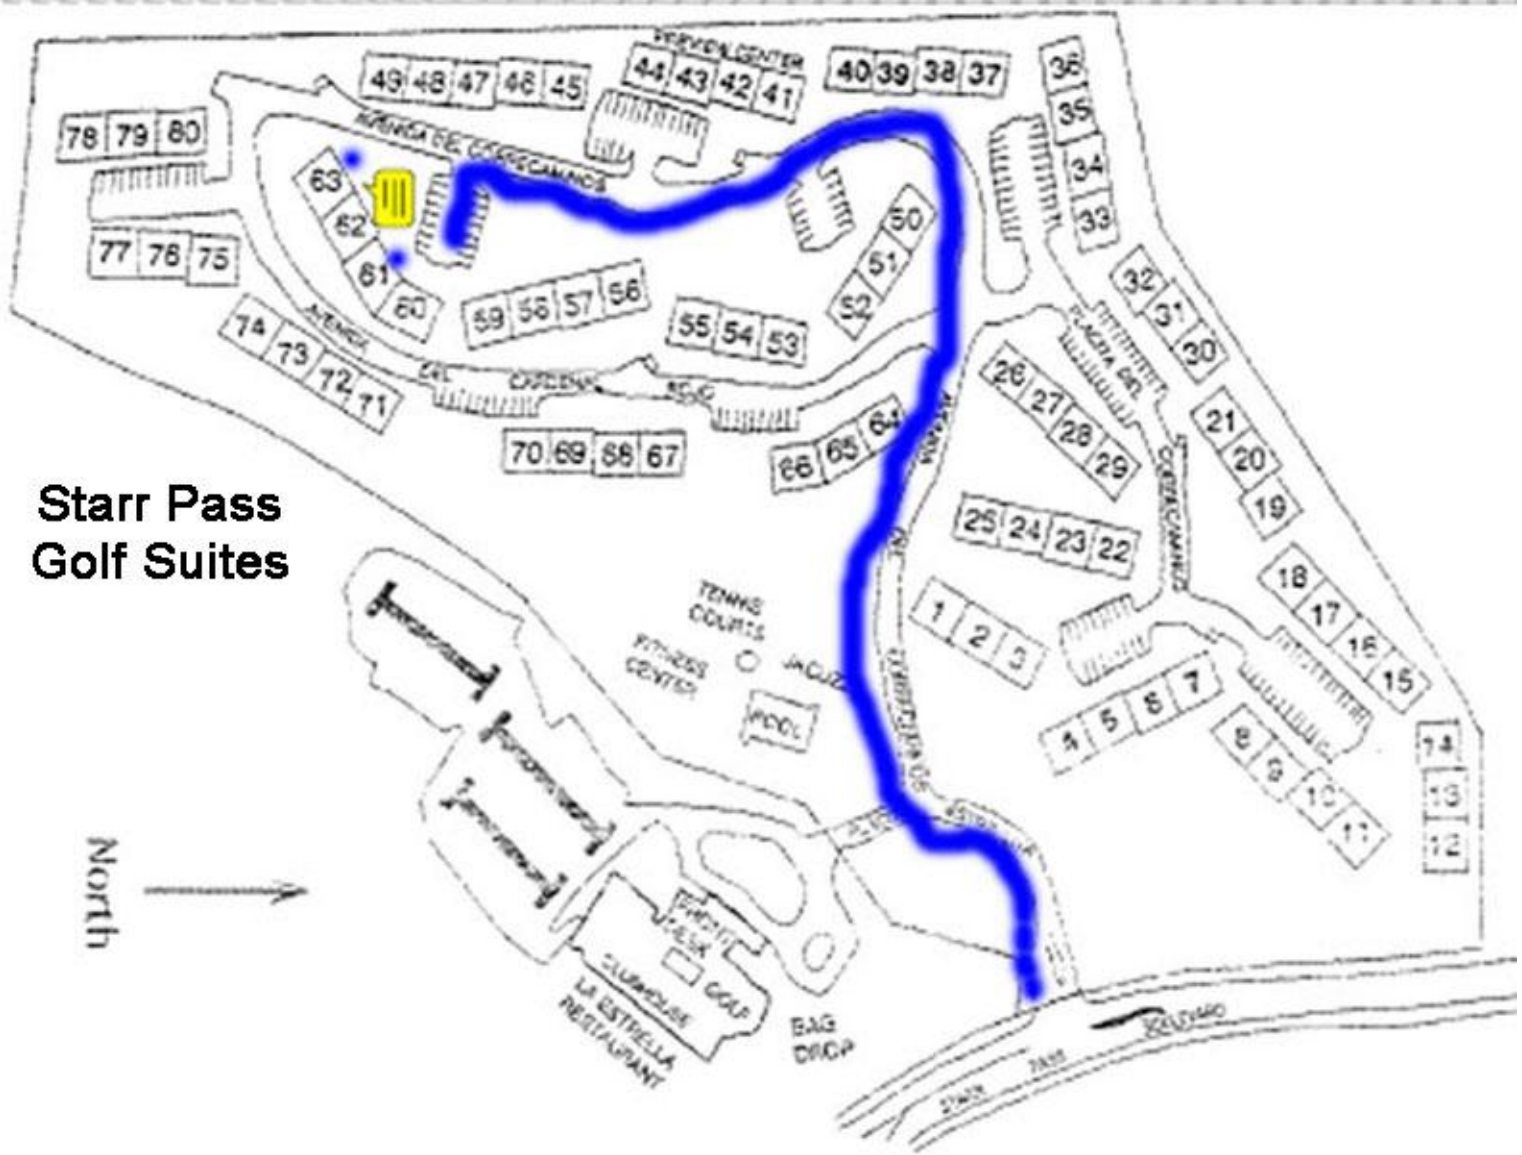

Directions to Starr Pass Golf Suites

- | | |
|--|--|
| 1. Head south on S Church Ave |  125 ft |
| 2. Slight right to stay on S Church Ave |  161 ft |
| 3. Turn right at W Cushing St |  0.1 mi |
| 4. Take the 2nd left onto S Main Ave |  0.3 mi |
| 5. Continue onto S 10th Ave |  0.4 mi |
| 6. Turn right at 22nd St |  0.3 mi |
| 7. Continue onto W Starr Pass Blvd
Destination will be on the left |  4.0 mi |

See the maps below:

22nd Street becomes W. Starr Pass Blvd.

500 ft
200 m

Turn Left off West Starr Pass Blvd into Starr Pass Golf Suites

**Starr Pass
Golf Suites**