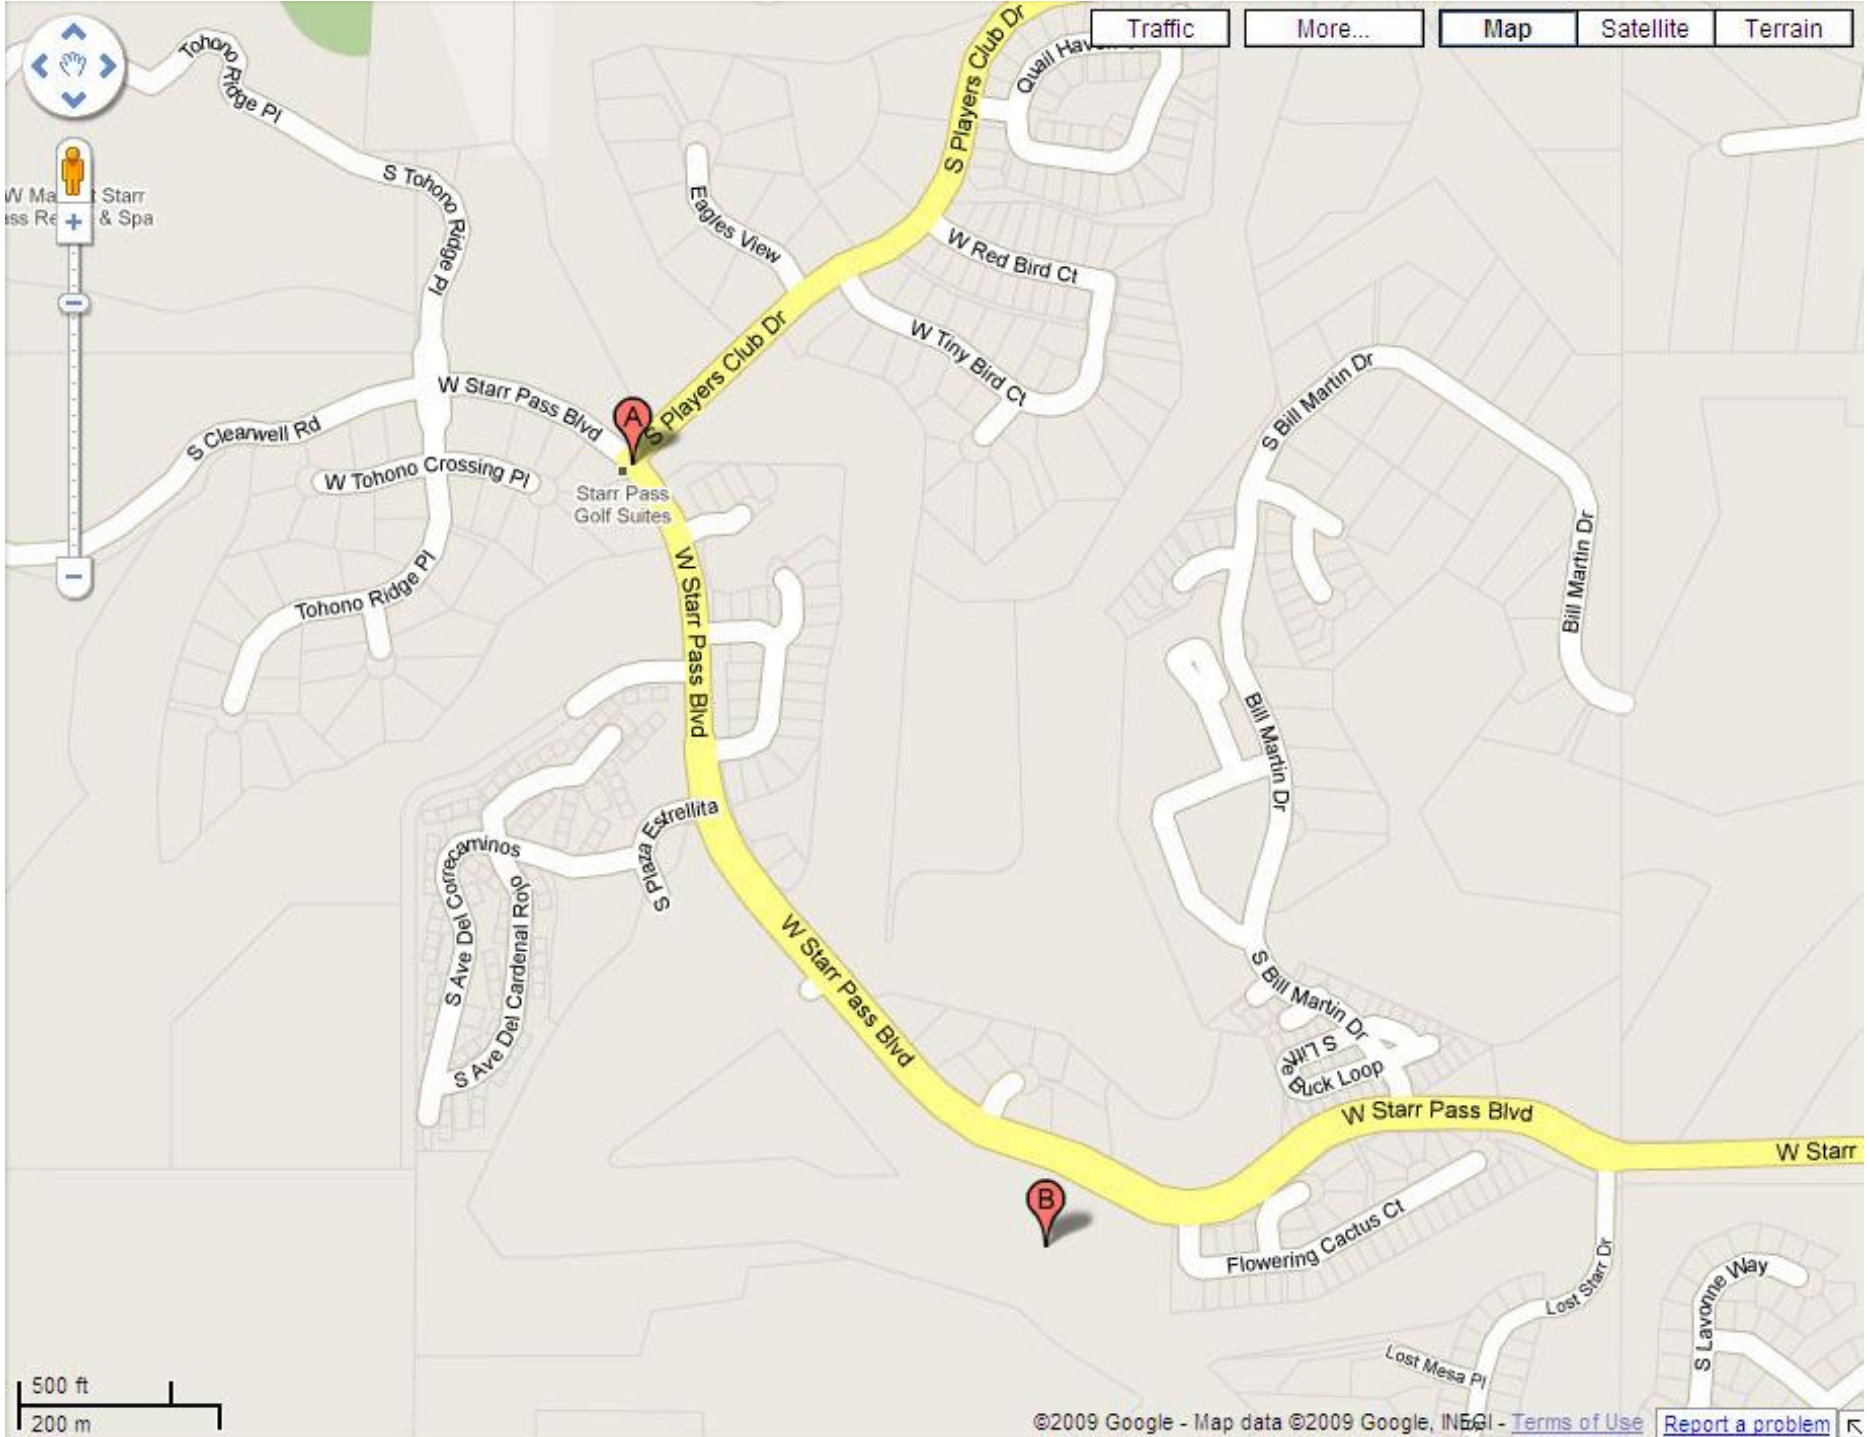

Directions to Starr Pass Golf Suites

- | | |
|--|--|
| 1. Head south on S Church Ave |  125 ft |
| 2. Slight right to stay on S Church Ave |  161 ft |
| 3. Turn right at W Cushing St |  0.1 mi |
| 4. Take the 2nd left onto S Main Ave |  0.3 mi |
| 5. Continue onto S 10th Ave |  0.4 mi |
| 6. Turn right at 22nd St |  0.3 mi |
| 7. Continue onto W Starr Pass Blvd
Destination will be on the left |  4.0 mi |

See the maps below:

22nd Street becomes W. Starr Pass Blvd.

500 ft
200 m

Turn Left off West Starr Pass Blvd into Starr Pass Golf Suites

**Starr Pass
Golf Suites**